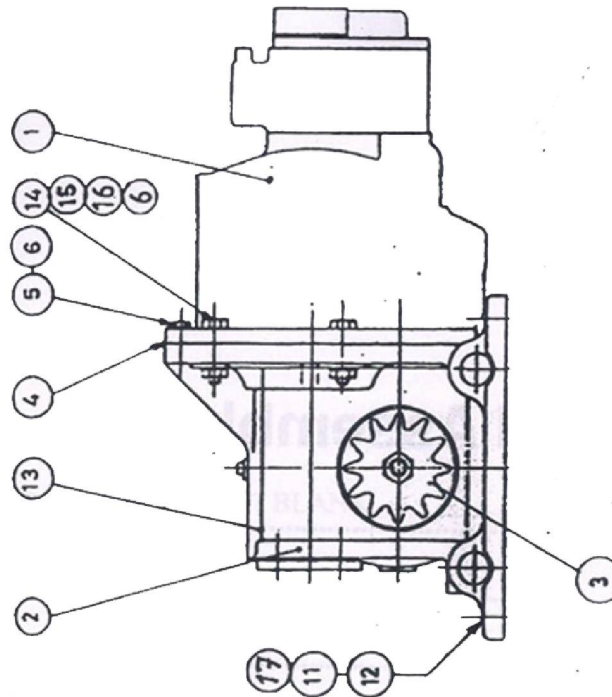

2.a. Feed Assembly 70615232

No.	Description	Ref. Part No.	QTY
1	Motor, Air	94079670	1
2	Box, Gear	94064995	1
3	Sprocket	94049855	1
4	Gasket, Worm Housing	50206572	1
5	Screw 3/8"Unc X 1.1/4"Long	94031622	4
6	Washer Spring 3/8"	94037587	8
11	Bolt 5/8"Unc X 2.1/2' Long	94055704	5
12	Washer Spring B 5/8"	94037637	5
13	Guard	94128121	1
14	Screw 3/8"Unc X 1" Long.	94044740	2
15	Screw 3/8"Unc X 3/4" Long	94038791	2
16	Washer Plain	94031184	4
17	Nut	70134820	5