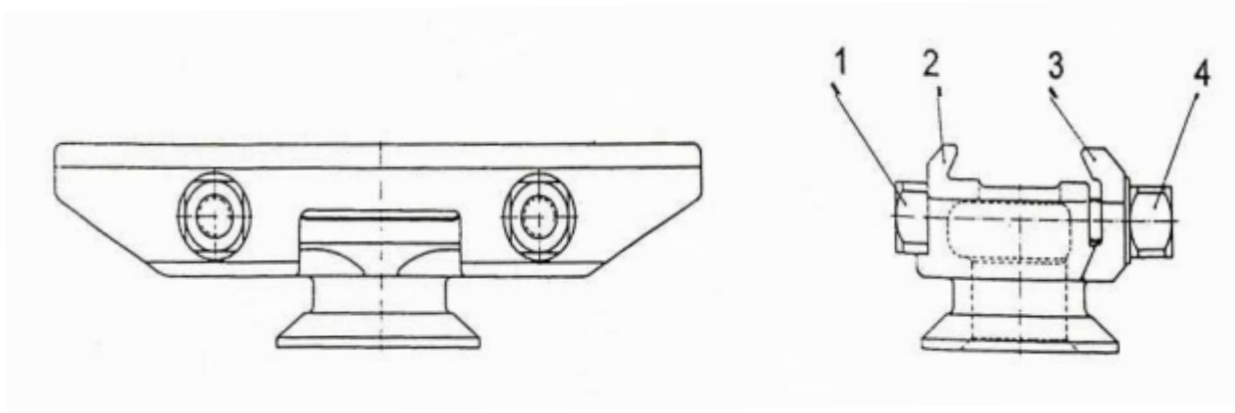

3. Central Bracket Foot Complete

No.	Description	Modified		Ref. Part No.	QTY
	Central Bracket Foot Complete	3142015580	*	M9053	
	- Feed beam holder			-	1
1	- Bolt			M9054	2
2	- Foot			M9055	1
3	- Clamping Rail			M9056	1
4	- Nut			M9057	2

Note : ① Reference Part Number Starting With 'M' - Is Modified