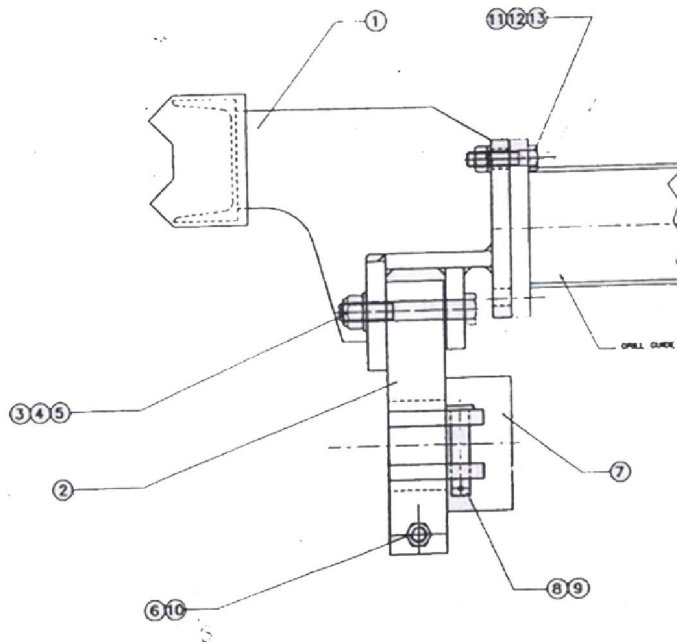

1.b. Centraliser (DTH) 70615224

No.	Description	Ref. Part No.	QTY
1	Assembly , Foot Pad	70612395	1
2	Housing. Centraliser	70612353	1
3	Bolt Hex. M20 X 130 Long	94055936	2
4	Washer, Plain A22.	94038601	2
5	Nut Hex. Nylock M20	94041308	2
6	Bolt Hex. M16 X 140 Long	94128816	1
7	Housing, Centraliser	70612361	1
8	Pin, Collar	70614060	2
9	Pin, Spring Dowel	70010053	2
10	Washer Spring B16	94036654	6
11	Bolt Hex. Head M16.X 65 Long	94037025	4
12	Washer Spring B16	94036654	4
13	Nut Hex. M16	94037611	4