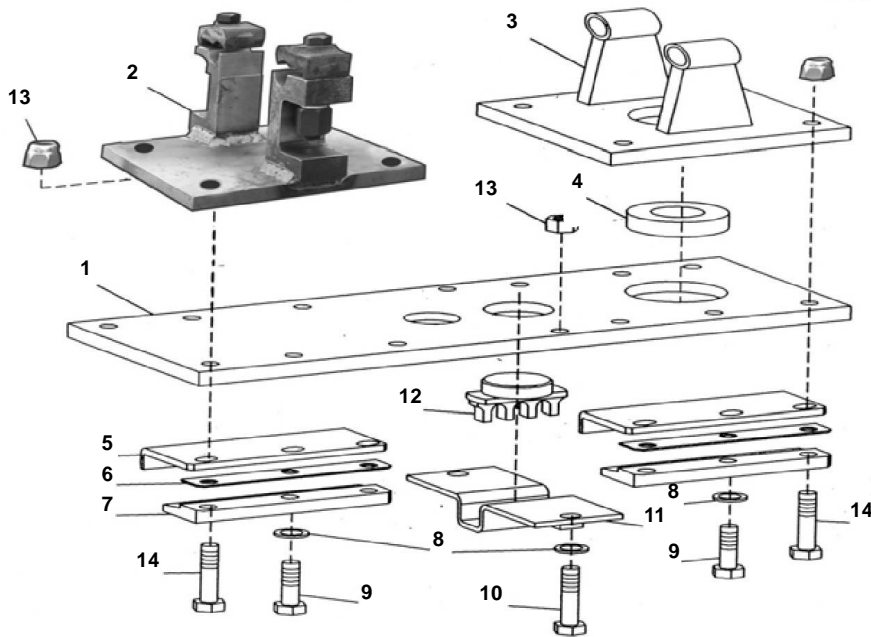

**12. Cradle Complete Modified BBC-120F
(TH & T25 Version) - 3162117580**

No.	Description	Modified	Ref. Part No.	QTY
–	Cradle Complete Modified BBC-120F (TH & T25 Version) (9718485683)		3162117580	1
1	– Cradle		3162117500	1
2	– Cradle Retainer Front (Modified)		3162117300	1
3	– Cradle Retainer Rear		3162117400	1
4	– Washer		3162117900	1
5	– Sliding Piece		3162109100	4
6	– Shim		3162110300	20
7	– Guide Rail (Thickness 18mm) (9718485660)		3162109000	4
8	– Spring Washer		M9025	6
9	– Screw		0147148100	4
10	– Screw		0147147900	2
11	– Chain Guide (Maximum Height 38mm)		3162108800	1
12	– Driver		9718351400	1
13	– Nut			10
14	– Screw			8

Note : ① Reference Part Number Starting With 'M' - Is Modified.

② (*) Not Supply Separately.