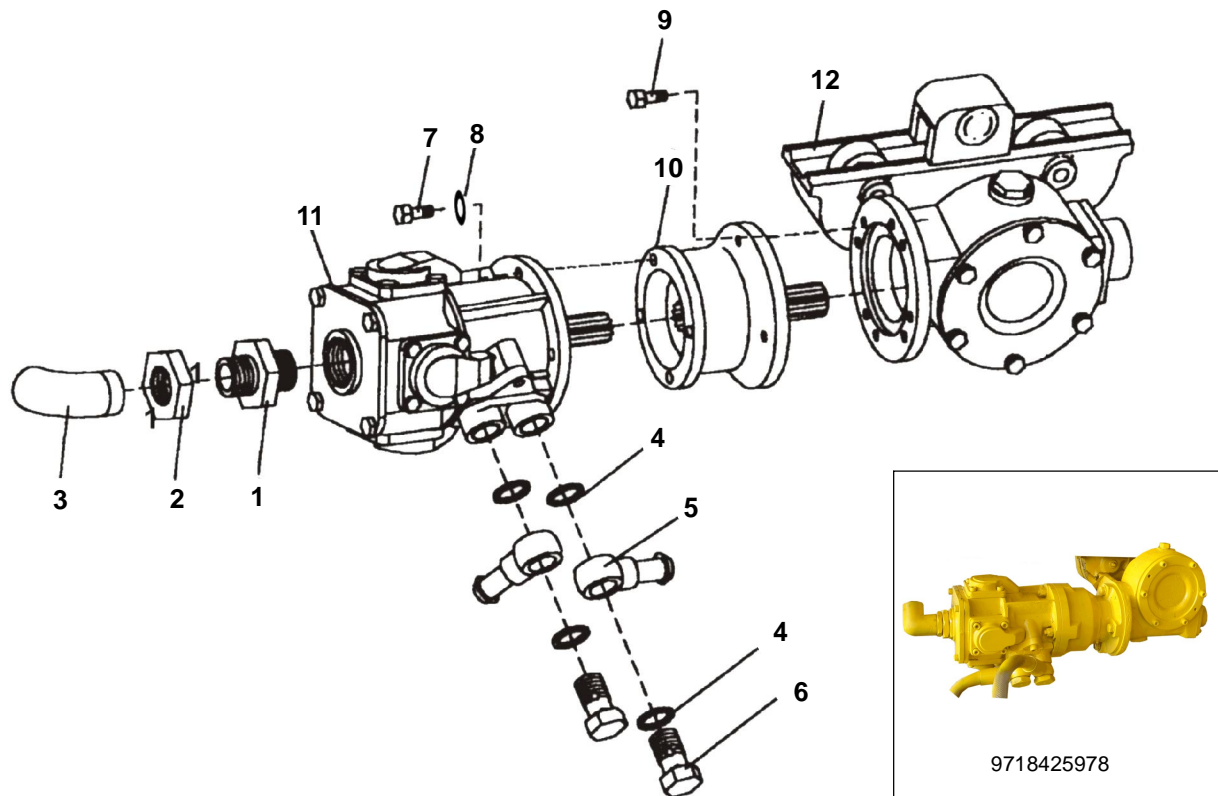

**6. Feed Unit -  
Worm Gear With Planetary And Air Motor (Five Start Feed Unit)**

No.	Description	Modified	Ref. Part No.	QTY
-	Feed Unit - Worm Gear With Planetary And Air Motor - Five Star Unit (1-12)		9718425978	1
1	- Nipple		0603566400	1
2	- Tube Nut		0623720900	1
3	- Elbow		0560440700	1
4	- Copper Washer		0653116300	4
5	- Banjo Nipple		3175029500	2
6	- Pressure Screw		0627512600	2
7	- Screw		0147136300	4
8	- Spring Washer		0333213000	4
9	- Screw		0147140200	4
10	- Planetary Gearing, (See Page No.8)		3161087280	1
11	- Piston Motor Complete - 11 Teeth (See Page 6 & 7)		8973161014	1
12	- Worm Gear Complete, Five Start (See Page No. 14 & 15)		3162166380	1

Note : Reference Part Number Starting With 'M' - Is Modified.