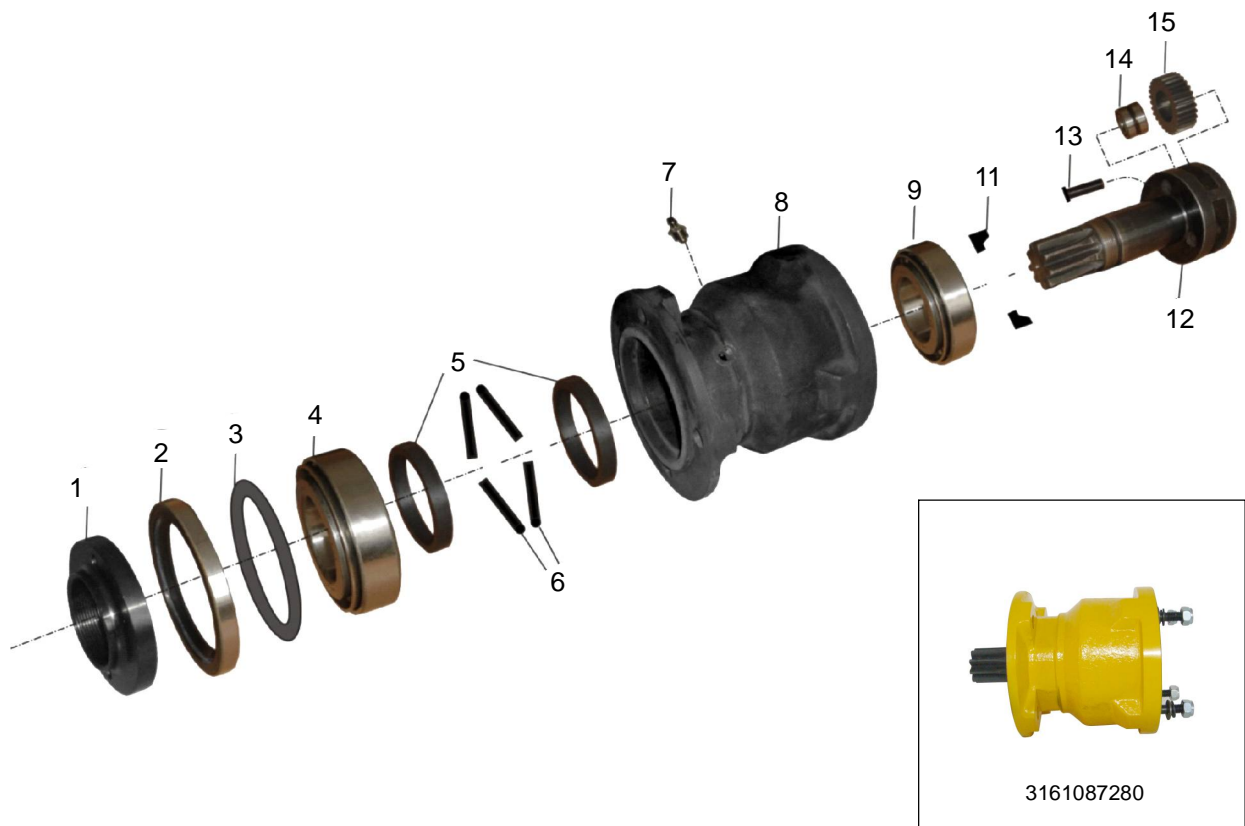

3. Planetary Gearing - BBR4 / Five Start Feed Unit - 3161087280

No.	Description	Modified	Ref. Part No.	QTY
-	Planetary Gear Complete - BBR4 / Five Start Feed Unit (1-15)		3161087280	2
1	- Lock Nut		3161063800	1
2	- Seal Ring		0666662200	1
3	- Shrim Washer		3161063900	1
4	- Roller Bearing		0509050900	1
5	- Spacer Ring		3161071100	2
6	- Washer		3161071200	2
7	- Grease Nipple		0544216200	1
8	- Gear Housing		3161087200	1
9	- Roller Bearing		0509010900	1
11	- Spacer Ring		3161074800	1
12	- Gear Shaft		3161087300	1
13	- Pin		3161074700	3
14	- Needle Bearing		3161075000	3
15	- Gear Wheel		3161087400	3

Note : Reference Part Number Starting With 'M' - Is Modified.