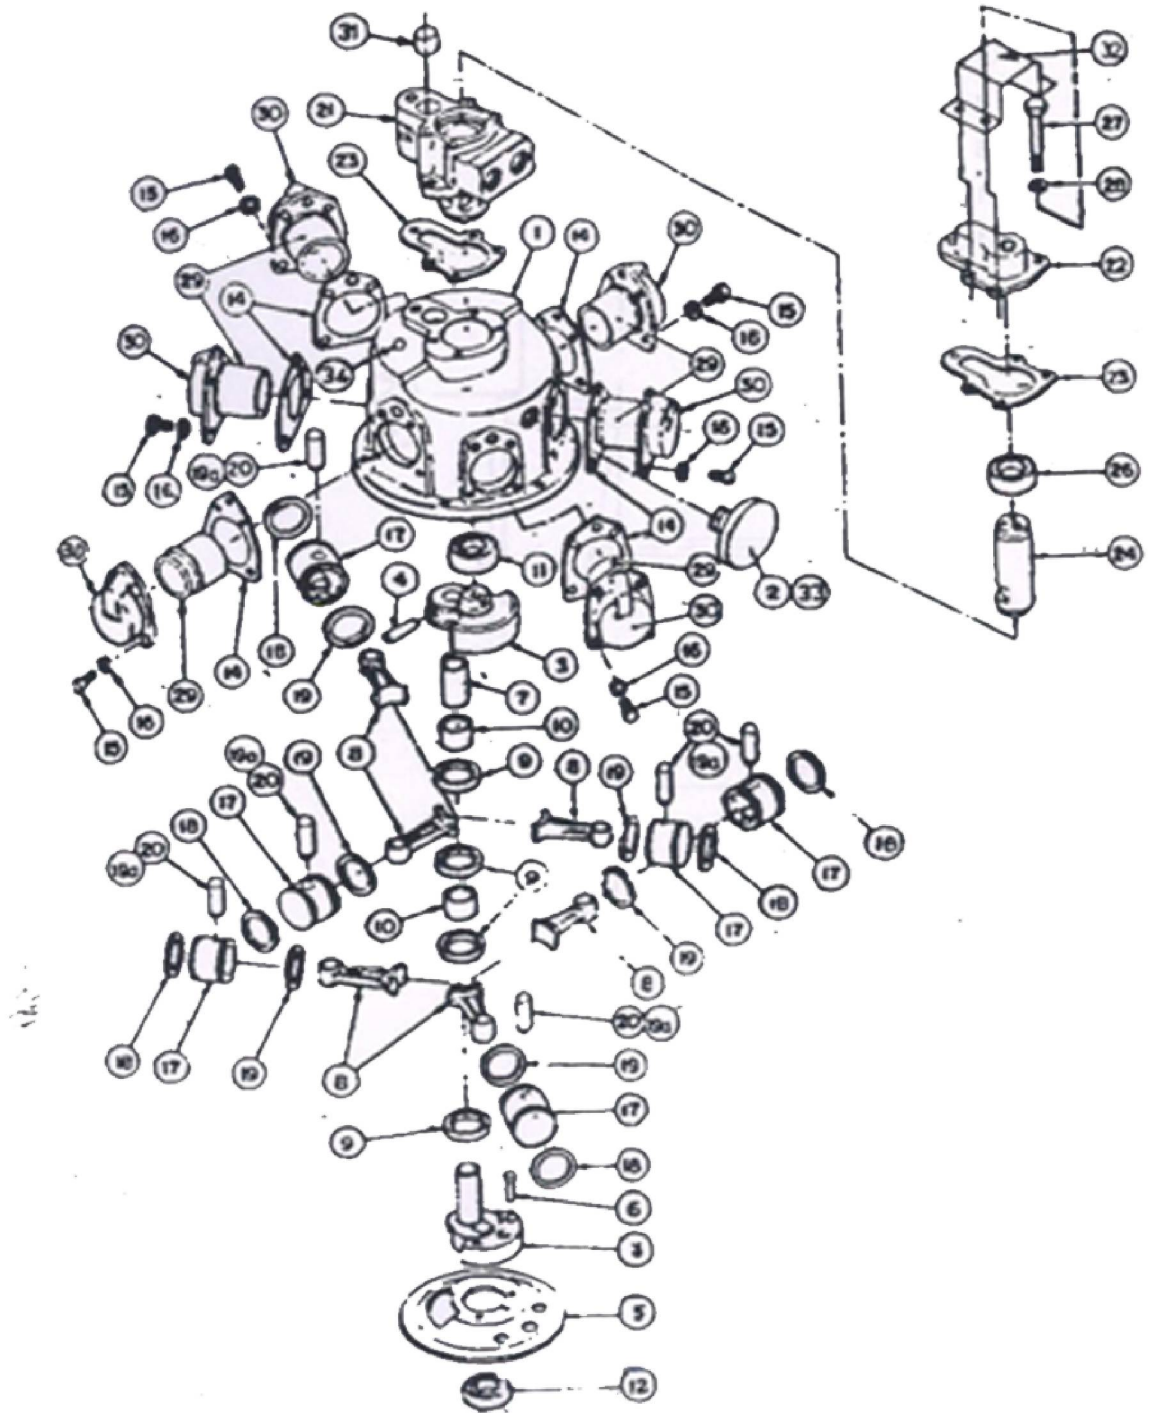

3.b. Air Motor , Rotary Head 94049434

3.b. Air Motor , Rotary Head 94049434

No.	Description	Ref. Part No.	QTY
1	Case, Motor	94125374	1
2	Vent Cap	70530068	1
	Crank Assembly	03408093	1
3	- Crank	03244639	1
4	-- Pin Tapered	03178365	1
5	-- Splasher Oil	03244753	1
6	-- Rivet, Oil Splasher	03244779	3
7	- Sleeve. Crank Pin	03244712	1
8	- Rod, Connecting	03244597	6
9	- Ring, Connecting Rod	03244613	4
10	- Bushing, Connecting Rod	03408002	2
11	- Bearing, Crank	03244704	1
12	- Bearing, Crank	03173812	1
14	Gasket, Cylinder Head	03244589	6
15	Screw, Cylinder	03168960	24
16	Washer, Cylinder	03168937	24
17	Piston	03613221	6
18	- Ring, Compression	03171139	1
19	- Ring, Oil Regulating	03171147	1
19A	- Retainer	03150216	2
20	Wrist Pin	03518537	6
21	Chest, Valve	94127859	1
22	Cover, Valve Chest	94127842	1
23	Gasket	03368479	2
24	Valve, Rotary (See"Note)	03244746	1
26	Bearing, Rotary Valvf.	03151081	1
27	Screw, Valve Chest	03244845	5
28	Lock Washer	03167194	5
29	Sleeve, Cylinder	03612066	6
30	Head, Cylinder	03607678	6
31	Plug	94027521	1
32	Cover Exhaust	94050044	1
33	Adapter	94050051	1
34	Plug	94034105	2
NOTE			
	Valve, Rotary (Consists Of Following)	03244746	1
	Pin, Rotary Valve	03042925	1
	Valve -	03244720	1
	Plug (Not Supplied Separately)	03179728	1