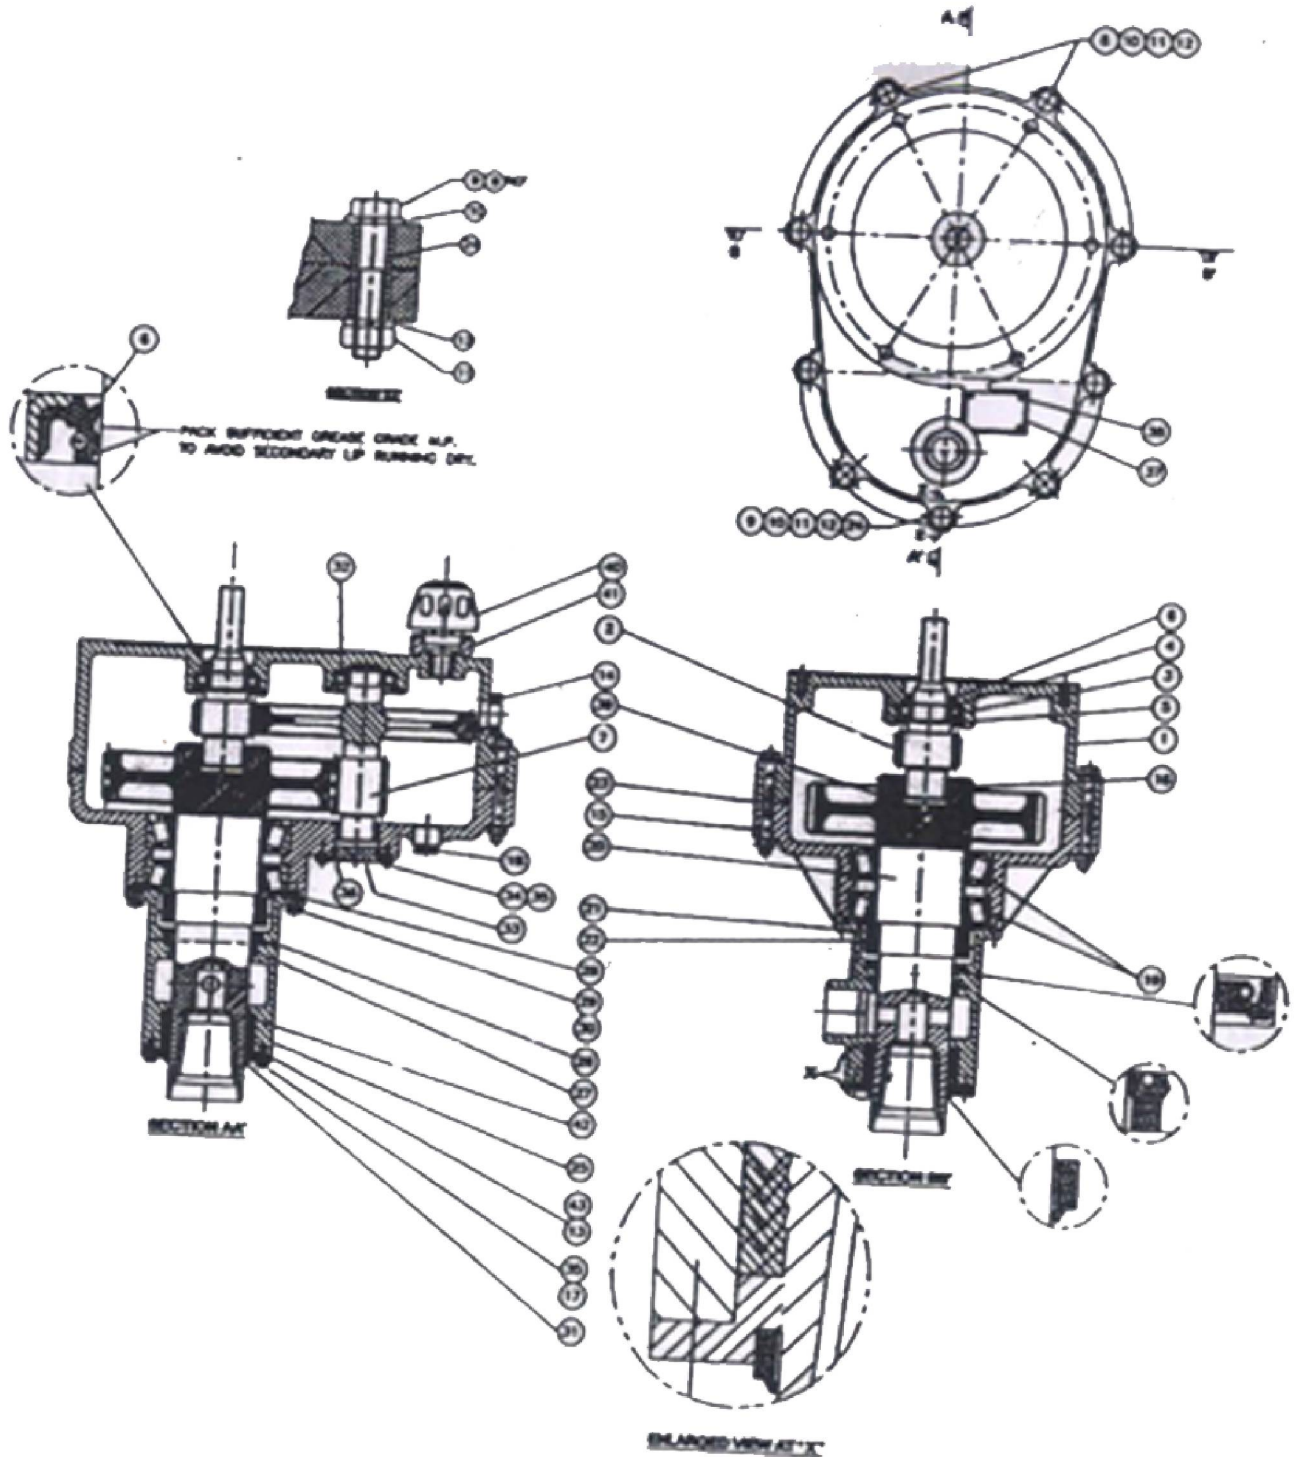

3.c. Gear Box Rotary Head 70706379

3.c. Gear Box Rotary Head 70706379

No.	Description	Ref. Part No.	QTY
1	Casing, Input	70115662	1
2	Pinion, Input Shaft	94156106	1
3	Bearing, Ball	94140993	1
4	Circlip	94129483	2
5	Circlip	94127974	2
6	Seal.Oil	94153350	1
7	Assembly. Idler Shaft And Gear	70085014	1
8	Bolt, M 10 X 120 Long	94126018	2
9	Bolt M 10 X 90 Long	94193422	7
10	Washer, 10 Mm	94038650	9
11	Nut M 10	94034154	9
12	Washer. Spring B10	94034170	9
13	Cover, Air Swivel	70693098	1
14	Plug Oil Level	94141009	1
15	Casing, Output	70115670	1
16	Bearing. Needle Roller	94141017	2
17	Screw Hex. Head M6 X 20 Long	94038676	6
18	Plug, Drain	94044070	1
19	Bearing, Taper Roller	94141033	2
20	Assembly, Shaft gear	70085022	1
21	Nut,Lock	94141041	2
22	Washer, Locking	94141058	1
23	Gasket	94078490	1
24	Dowel	70025648	1
25	Housing, Air Swivel	70693080	1
26	Seal. Oil	94078599	1
27	Seal, Gland	94078573	1
28	Gasket	94137254	1
29	Washer. Spring 8 Mm	94036928	6
30	Screw, M 8 X 20	94036811	6
31	Seal, Wiper	94078581	1
32	Bearing, Ball	94352291	1
33	Plate Adapter	70034095	1
34	Screw -M 6 X 16 Long	94042785	3
35	Washer Spring 6 Mm	94037785	9
36	O-Ring	70034103	1
37	Name Plate Si.No.	70085857	1
38	Rivet	94129202	4
39	Spacer	70189845	1
40	Breather	70530068	1
41	Adapter •	70033097	1
42	V Seal	70694450	1
43	Shim	70694443	1
	Kit,..Maintenance (Includes Items 3, 4, 5, 16, 19,23, 26,27, 28, 31,32 & 42)	70706387	
	Kit, Seal (Includes Items 6, 23, 26, 27, 28, 31 And 42)	70706395	